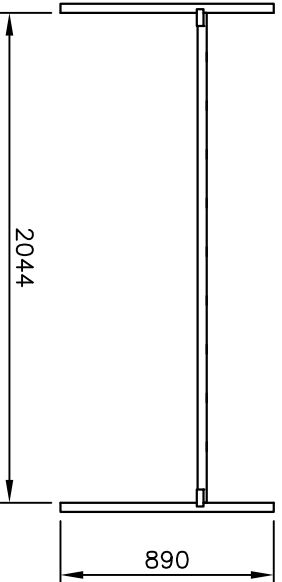

Front view of set up Lofted Bed with support rails.

End view of set up Lofted Bed.

Bunk / Lofted Bed with support rails

Front view of set up single Bed

End view of set up Single Bed

Single Bed, height is adjustable.

Series: Collegiate II Series
 Item: COLL43680 Bed.
 Description: Collegiate Bed,
 Size: 80" w x 36" d x 36" h Single Height Bed.