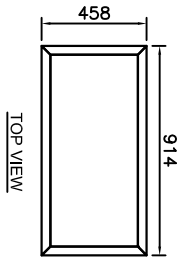

12 mm thick MDF

20 mm thick, HPL over MDF

20 mm thick, HPL over MDF

**Series: ColPANELlate II Series**  
**Item: COLL2236**  
**Description: 2 Drawer Dresser.**  
**Size: 914 mm W x 458 mm D x 586 mm H**