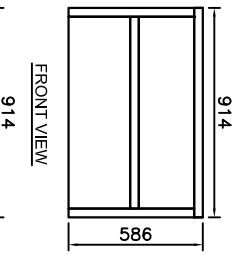

12 mm thick MDF

20 mm thick, HPL over MDF

20 mm thick, HPL over MDF

**Series: ColPANELlate II Series**  
**Item: COLL2236**  
**Description: 2 Drawer Dresser.**  
**Size: 914 mm W x 458 mm D x 586 mm H**