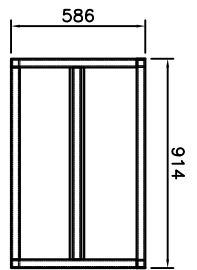

12 mm thick MDF

20 mm thick, HPL over MDF

20 mm thick, HPL over MDF

**Series: ColPANELlate II Series**  
**Item: COLL2236**  
**Description: 2 Drawer Dresser.**  
**Size: 914 mm W x 458 mm D x 586 mm H**