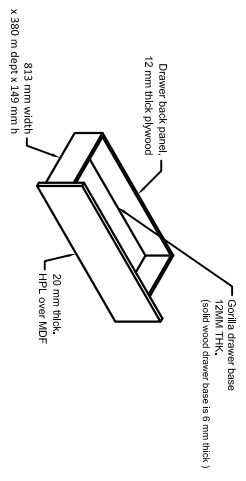

12 mm thick MDF

20 mm thick, HPL over MDF

20 mm thick, HPL over MDF

**Series: ColPANELlate II Series**  
**Item: COLL2236**  
**Description: 2 Drawer Dresser.**  
**Size: 914 mm W x 458 mm D x 586 mm H**