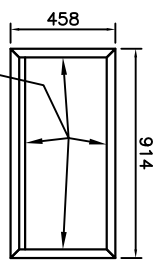

12 mm thick MDF

20 mm thick, HPL over MDF

20 mm thick, HPL over MDF

**Series: ColPANELlate II Series**  
**Item: COLL2236**  
**Description: 2 Drawer Dresser.**  
**Size: 914 mm W x 458 mm D x 586 mm H**